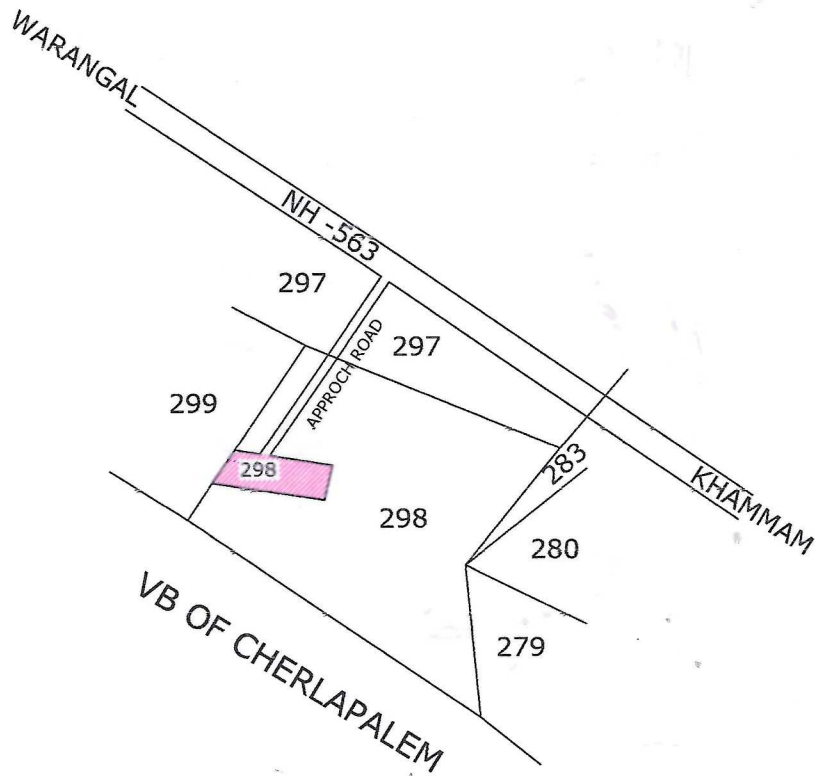

# LOCATION MAP

FILENO : DER022200772758

VILLAGE :-FATHEPURAM

MANDAL:- THORRUR

DIST:MAHABUBABAD

APPLICANT UPPALA MOHANREDDY S% RANGAIAH OWNED BY DRS COLLEGE OF EDUCATION " VIGNYAN EDUCATIONAL SOCIETY" KHAMMAM SHOWN LOCATION EFFECTED IN SY NO:298/ Part AN EXTENT OF Ac 01-00 Gts

Map Prepared by

  
**Mandal Surveyor**  
MANDAL SURVEYOR  
THORRUR MANDAL